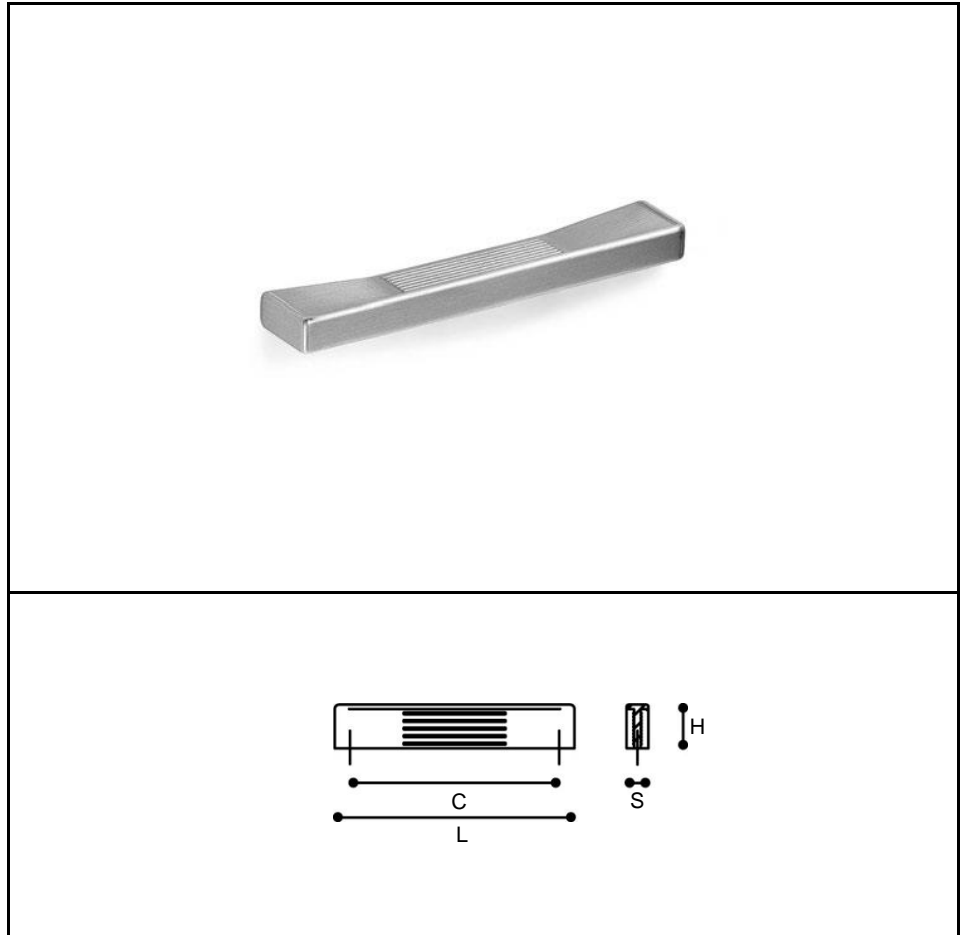

CONTEMPORANEO

CONTEMPORARY

MANIGLIE PRESA CHIUSA

CLOSED GRIP HANDLES

MODEL
12611

MAT.: ZINKRAL

Code	Width (L)	Holes Gap (C)	Height (H)	Depth (S)	Weight (gr.)
12611.B	110	96	20	10	34