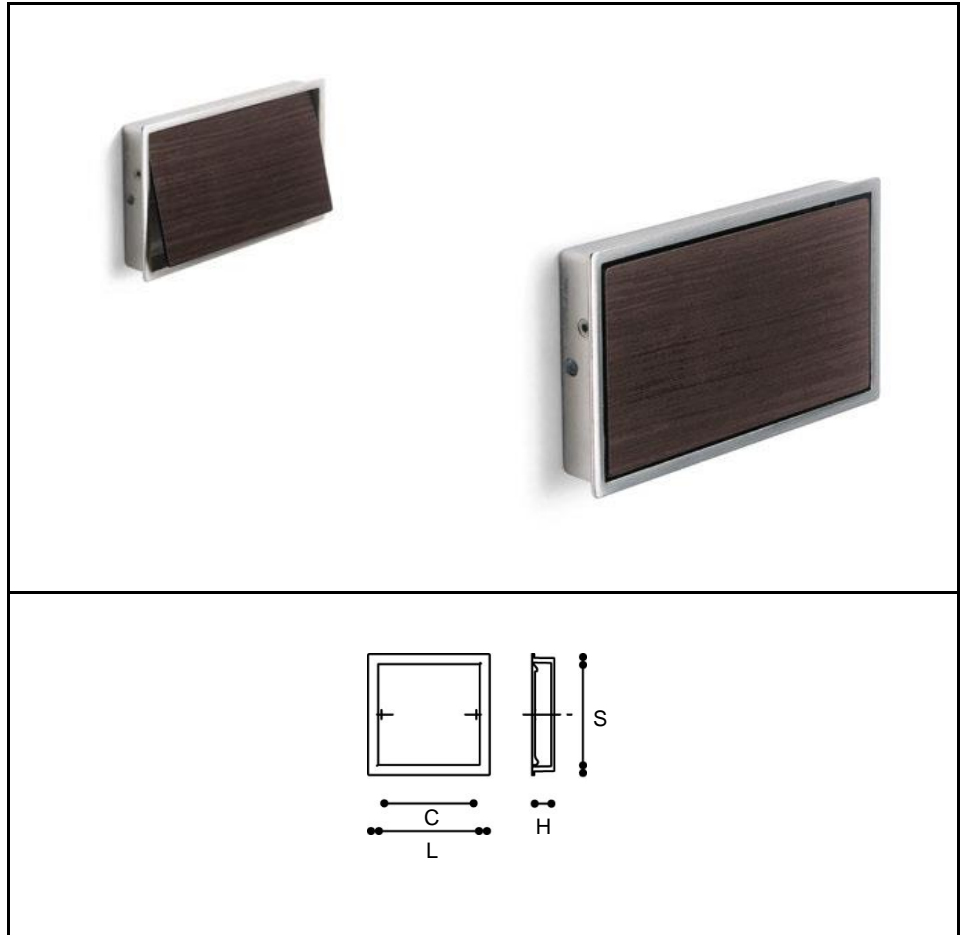

CONTEMPORANEO

CONTEMPORARY

MANIGLIE INCASSO

EMBEDDING HANDLES

MODEL
12626

MAT.: ZINKRAL

Code	Width (L)	Holes Gap (C)	Height (H)	Depth (S)	Weight (gr.)
12626.B	111/116	96	16,6	66/71	256